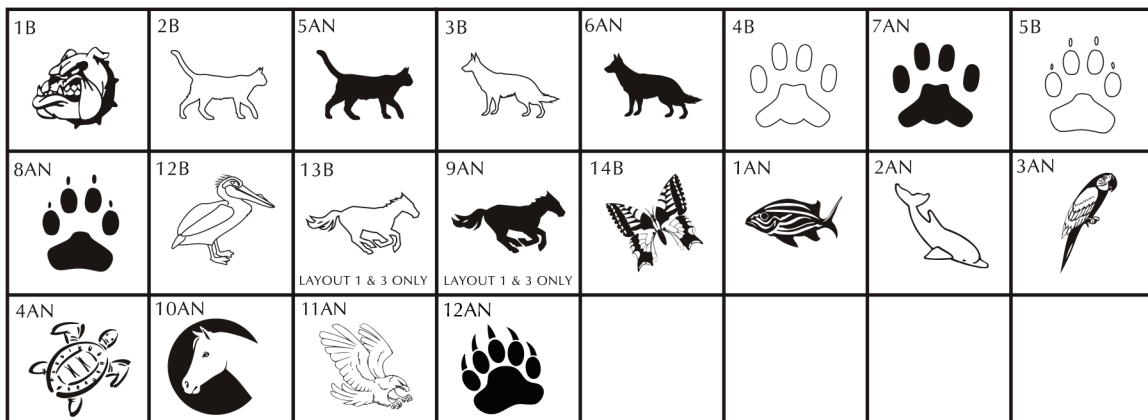

SPORTS
CLIPART

SPORTS
CLIPART

ARTS &
EDUCATION
CLIPART

ARTS &
EDUCATION
CLIPART

ANIMAL
CLIPART

ANIMAL
CLIPART

* NOT APPLICABLE FOR MINI REPLICAS

Brick Markers® USA, Inc. (BMI) offers this free clipart to your club or organization as an opportunity to increase your profit margins. Your club or organization could charge an additional fee to any of your donors/customers that would like to add clipart to their bricks.