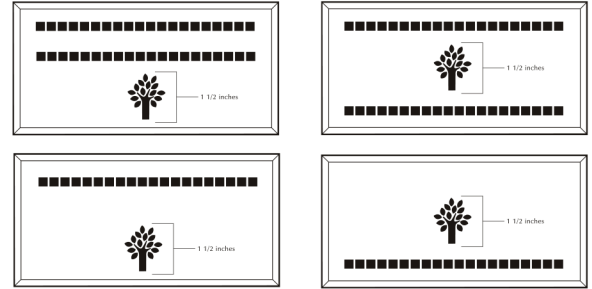

Brick Markers USA, Inc. Standard Layouts

For overall consistency and beauty to your project, clipart remains stationary regardless of how many lines used.

4x8 Layout #1

Artwork layout for free clipart -

ALL IMAGES EXCEPT FOR: 1C, 2C, 3C, 4C, 5C, 5SB, 8SB, 9SB, 12SB, 13SB, 14SB, 15SB, 16SB, 17SB, 19SB, 20SB, 21SB, 22SB, 23SB, 24SB, 26SB, 30SB, 1ZOO-22ZOO (ALL ZOO CLIPART)

Number of characters is 20 per line, including spaces and punctuation. Logo height equals 1 1/2 inches. Clipart can also be placed on top, middle or bottom line if preferred.

4x8 Layout #2

Artwork layout for free clipart -