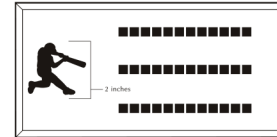

Brick Markers USA, Inc. Standard Layouts

For overall consistency and beauty to your project, clipart remains stationary regardless of how many lines used.

4x8 Layout #1

Artwork layout for free clipart -

ALL IMAGES EXCEPT FOR: 1C, 2C, 3C, 4C, 5C, 5SB, 8SB, 9SB, 12SB, 13SB, 14SB, 15SB, 16SB, 17SB, 19SB, 20SB, 21SB, 22SB, 23SB, 24SB, 26SB, 30SB, 1ZOO-22ZOO (ALL ZOO CLIPART)

Number of characters is 20 per line, including spaces and punctuation. Logo height equals 1 1/2 inches. Clipart can also be placed on top, middle or bottom line if preferred.

4x8 Layout #2

Artwork layout for free clipart -

ALL IMAGES EXCEPT FOR: 2SB, 7SB, 9AN, 10A, 13B, 15SP, 28SB

Number of characters is 12 per line, including spaces and punctuation. Logo height equals 2 inches.

8x8 Layout #3

Artwork layout for free clipart -